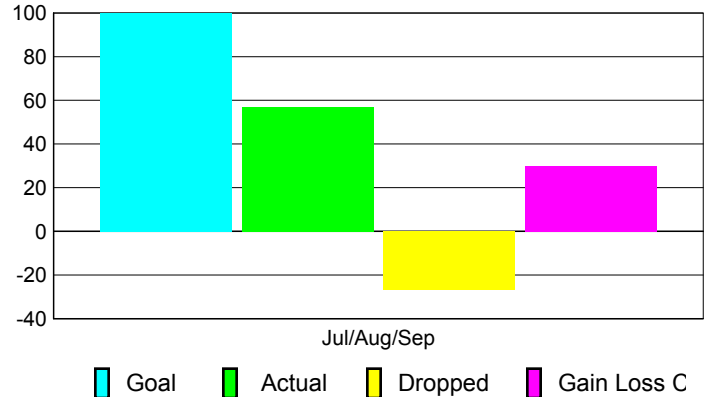

Membership Results 2010-2011

Goal, New, Dropped, Gain/Loss