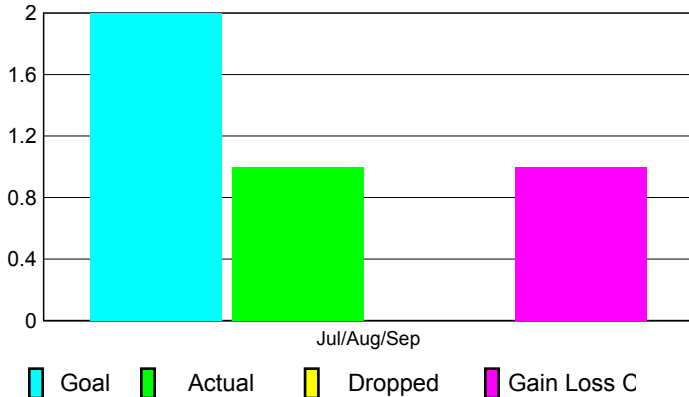

2010-2011 GMT Reports for District (or Undistricted) **District H 4**

GMT: **Doctor NICOLAS JARA ORELL**

Location: **PERU**

GMT CA: **3**

CLUBS

Club Results
2010-2011

Clubs
2009-2010

Month	New Club Goal	Actual New Clubs	Actual Dropped Clubs	Gain/Loss of Clubs	Gain/Loss of Clubs
Jul/Aug/Sep	2	1	0	1	0
Totals	2	1	0	1	0

Club Results 2010-2011

Goal, New, Dropped, Gain/Loss

Comparison of Club Gain/Loss

Current Year Compared to the Previous Year

YTD Status Quo Clubs 2010-2011

Status Quo Clubs Compared to Status Quo Members

MEMBERSHIP