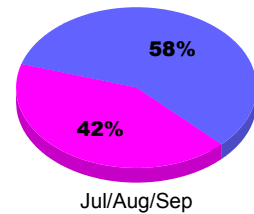

Membership Results
2010-2011

Membership
2009-2010

Month	Net Memb Goal	Actual New Memb	Actual Dropped Memb	Gain/Loss of Memb	Gain/Loss of Memb
Jul/Aug/Sep	100	57	-27	30	-3
Totals	100	57	-27	30	-3

Membership Results 2010-2011

Goal, New, Dropped, Gain/Loss

Comparison of Membership Gain/Loss

Current Year Compared to the Previous Year

Gender Comparison 2010-2011

■ Male ■ Female